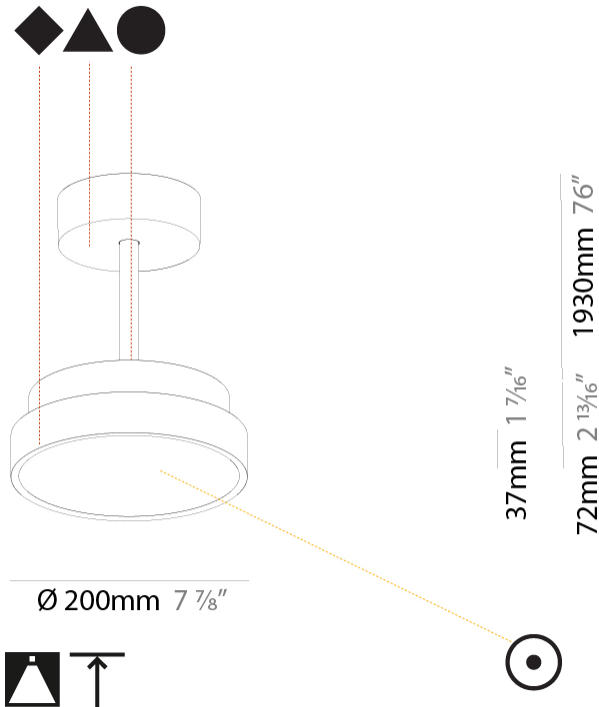

GENERAL

Series: Sign Diva Tube
Subseries: Sign Diva Tube
Brand: Prolicht
Division: Architectural
Mounting Type: Suspension
Mounting Location: Ceiling
Subcategory: Pendant

PHYSICAL

Shape: Round
Diameter (mm): 200
Diameter (in): 7 7/8
Height (mm): 72
Height (in): 2 13/16
Max. Overall Height (mm): 1972
Max. Overall Height (in): 77 5/8
Light Distribution: Direct
Weight (kg): 1.648
Weight (lbs): 3.633
Diffuser: PMMA - Opal / Micro-Prism / Sparkling Secret / Vintage Industrial
Fixture Finish: SSR / BKV / CWI / CRY / HAB / UFT / ITA / RUA / FTG / MYG / LOD / PUS / FRO / FUP / KIA / POP / BLS / SPG / MEY / GOH / GUM / CHC / COM / ABZ / JAG / OBR / MOS / ROR
Fixture Material: Extruded Aluminum / Steel

ELECTRICAL

Lamp Type: LED (Zhaga Standard)
Input Wattage (W): 10
Dimming: Tri-Mode (Non-Dimming and Phase Dimming (120Vac only) and 0-10V Dimming)
Driver Included: Yes
Driver Location: Integrated
Driver Type: Constant Current - Universal
Driver Class: Class 2
Input Voltage (V): 120 - 277
Constant Current (MA): 350

LED

Color Temperature (°K): 2700 / 3000 / 3500 / 4000
Max. Delivered Lumen (lm): 836 / 895 / 903 / 921
Nominal Lumen (lm): 1280 / 1370 / 1382 / 1410
CRI: >90 CRI
Lamp Life (hrs): 50000

OPTICAL

RATINGS AND CERTIFICATIONS

Certified By: Certified for North American Standards
IP rating: IP20

A